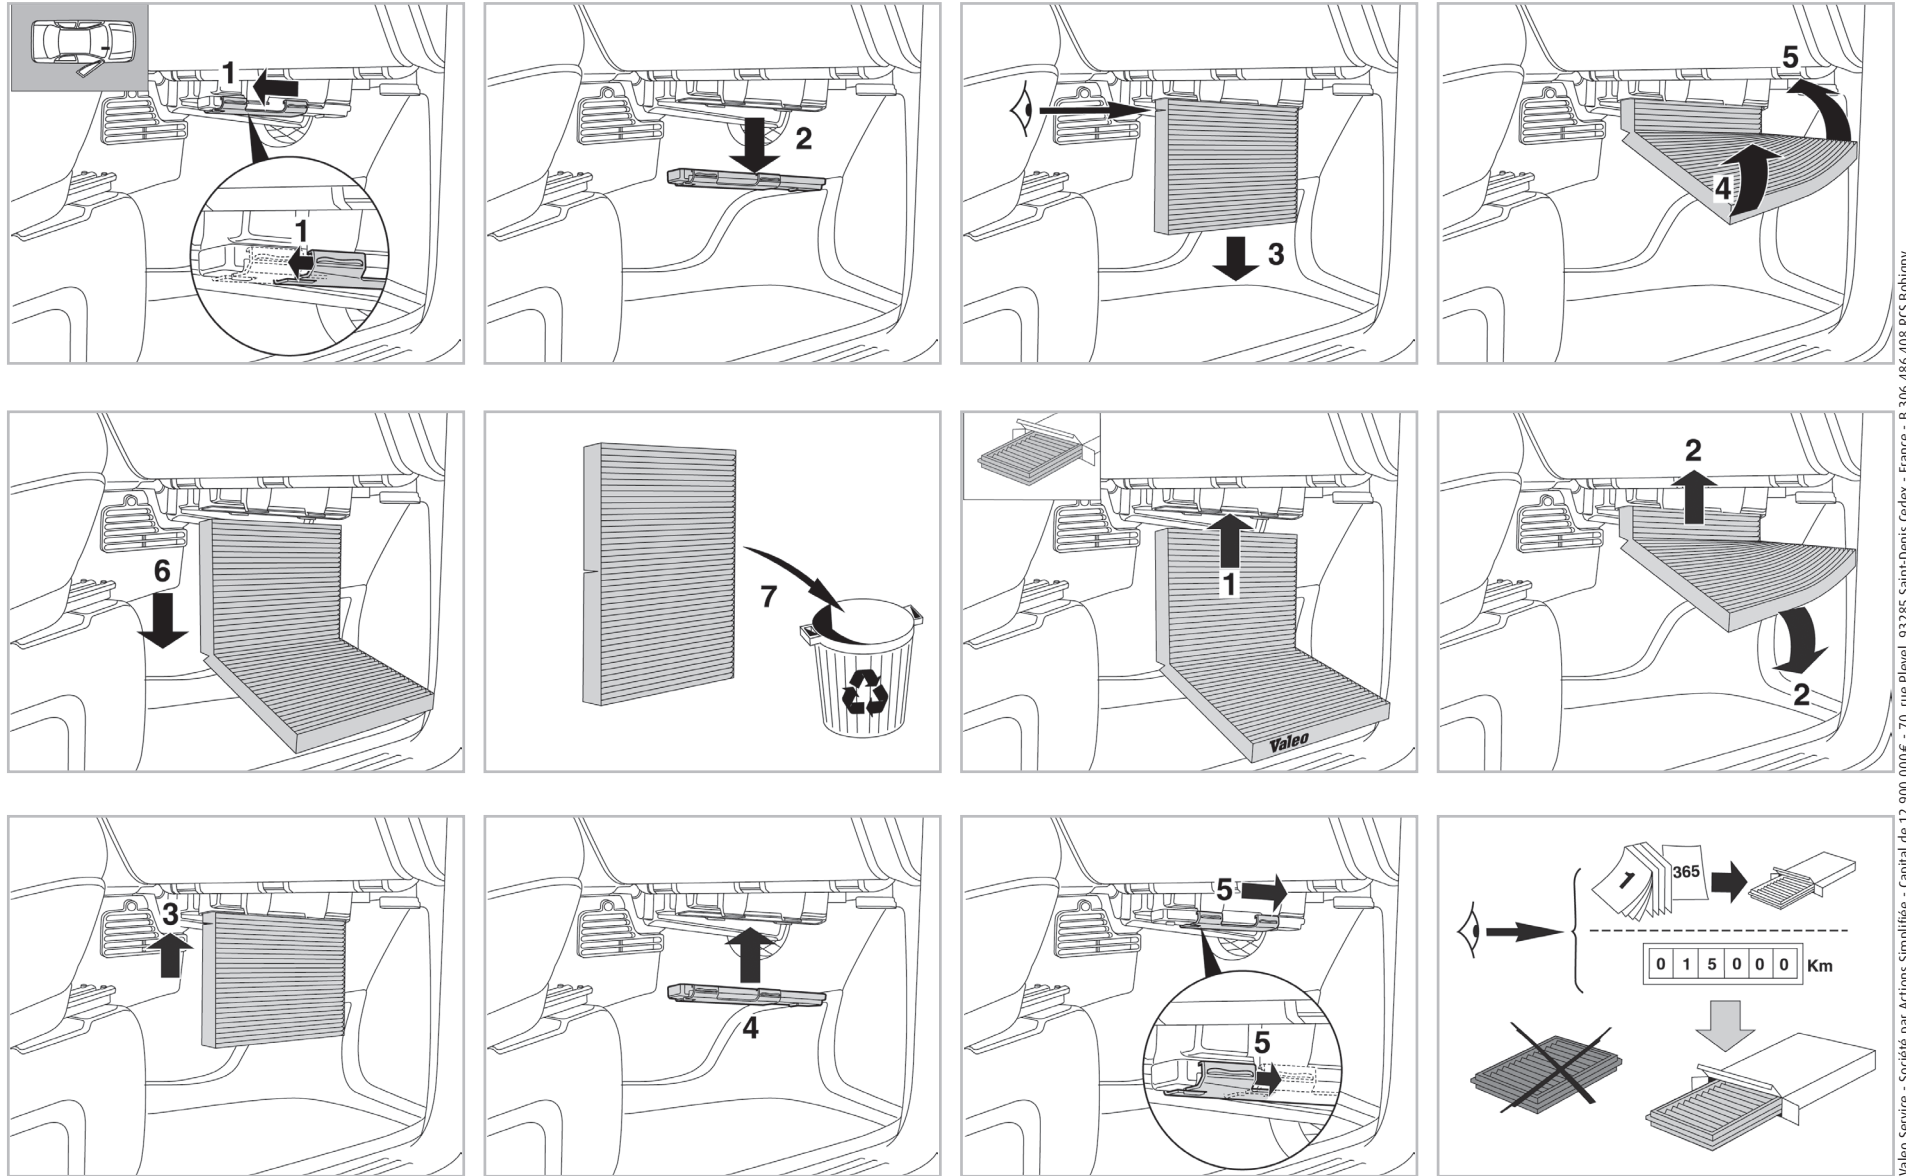

FOR
CHRYSLER VOYAGER (05/04 >)

PROTECT

combined with
active carbon

698865

FH323

CA

WANT TO
KNOW MORE?

www.valeo-techassist.com